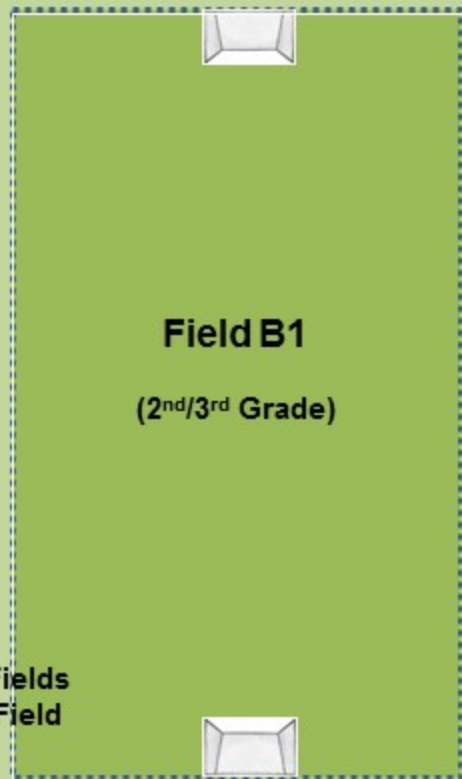

Field B3
(2nd/3rd Grade)

Entrance to Fields
by Baseball Field

1:00-2:00 pm Games
2nd /3rd Grade
(3 Games + 1 Baseball Game)

Leesville Road

St Francis Dr.

Field B1

(2nd/3rd Grade)

Field B2