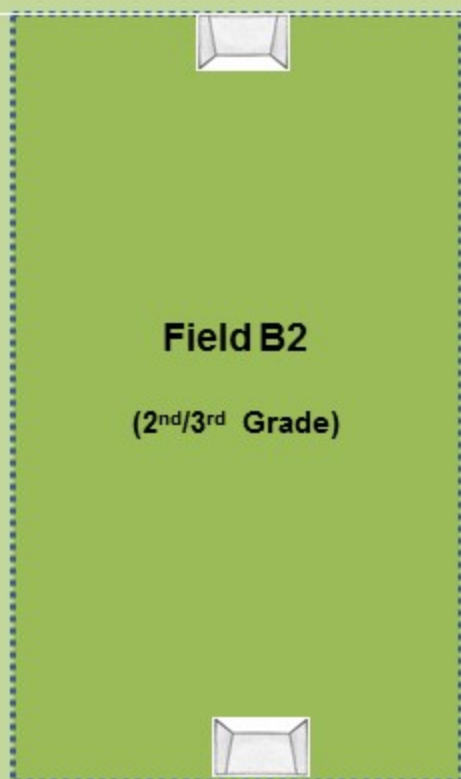

Field B3
(2nd/3rd Grade)

Entrance to Fields
by Baseball Field

1:00-2:00 pm Games
2nd /3rd Grade
(3 Games + 1 Baseball Game)

Leesville Road

St Francis Dr.

Field B1

(2nd/3rd Grade)

Field B2