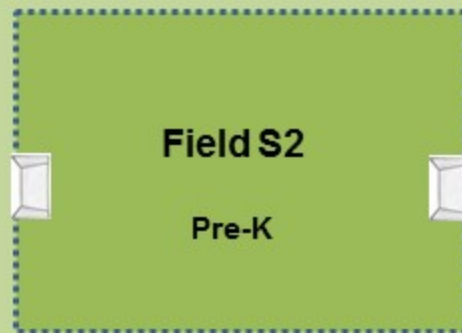

Entrance to Fields
by Baseball Field

9:15 - 10:15 am Games
5 Kindergarten Games + 1 Baseball

Leesville Road

St Francis Dr.

Entrance to Fields
by Baseball Field

10:30-11:30 am Games

4 Pre-K Games + 1 Baseball

Leesville Road

St Francis Dr.

Entrance to Fields
by Baseball Field

11:45-12:45 Games
3 Pre-K Games + 1 T-ball

Leesville Road

St Francis Dr.

Field B1
(2nd/3rd Grade)

Field B2
(2nd/3rd Grade)