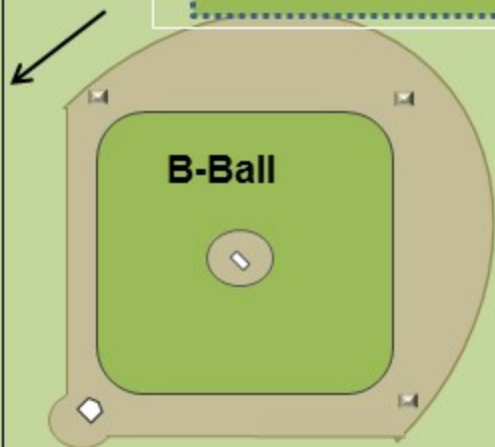

Entrance to Fields
by Baseball Field

9:15 - 10:15 am Games
5 Kindergarten Games + 1 Baseball

Leesville Road

St Francis Dr.

Entrance to Fields
by Baseball Field

10:30-11:30 am Games

4 Pre-K Games + 1 Baseball

Leesville Road

St Francis Dr.

Entrance to Fields
by Baseball Field

11:45-12:45 Games
3 Pre-K Games + 1 T-ball

Leesville Road

St Francis Dr.

Field B1
(2nd/3rd Grade)

Field B2
(2nd/3rd Grade)