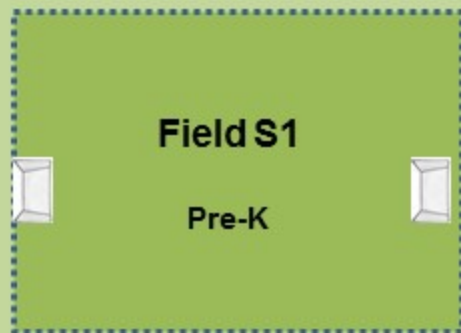

Entrance to Fields
by Baseball Field

9:15 - 10:15 am Games
5 Kindergarten Games + 1 Baseball

Leesville Road

St Francis Dr.

Entrance to Fields
by Baseball Field

10:30-11:30 am Games

4 Pre-K Games + 1 Baseball

Leesville Road

St Francis Dr.

Entrance to Fields
by Baseball Field

11:45-12:45 Games
3 Pre-K Games + 1 T-ball

Leesville Road

St Francis Dr.

Field B1
(2nd/3rd Grade)

Field B2
(2nd/3rd Grade)