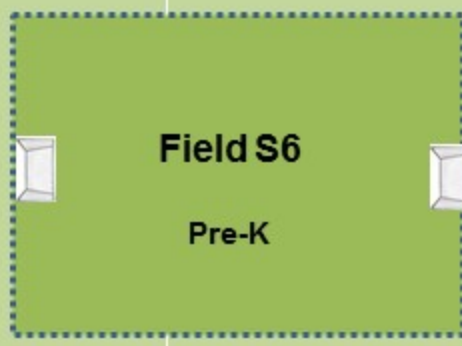

Entrance to Fields
by Baseball Field

9:15 - 10:15 am Games
5 Kindergarten Games + 1 Baseball

Leesville Road

St Francis Dr.

Entrance to Fields
by Baseball Field

10:30-11:30 am Games

4 Pre-K Games + 1 Baseball

Leesville Road

St Francis Dr.

Entrance to Fields
by Baseball Field

11:45-12:45 Games
3 Pre-K Games + 1 T-ball

Leesville Road

St Francis Dr.

Field B1
(2nd/3rd Grade)

Field B2
(2nd/3rd Grade)