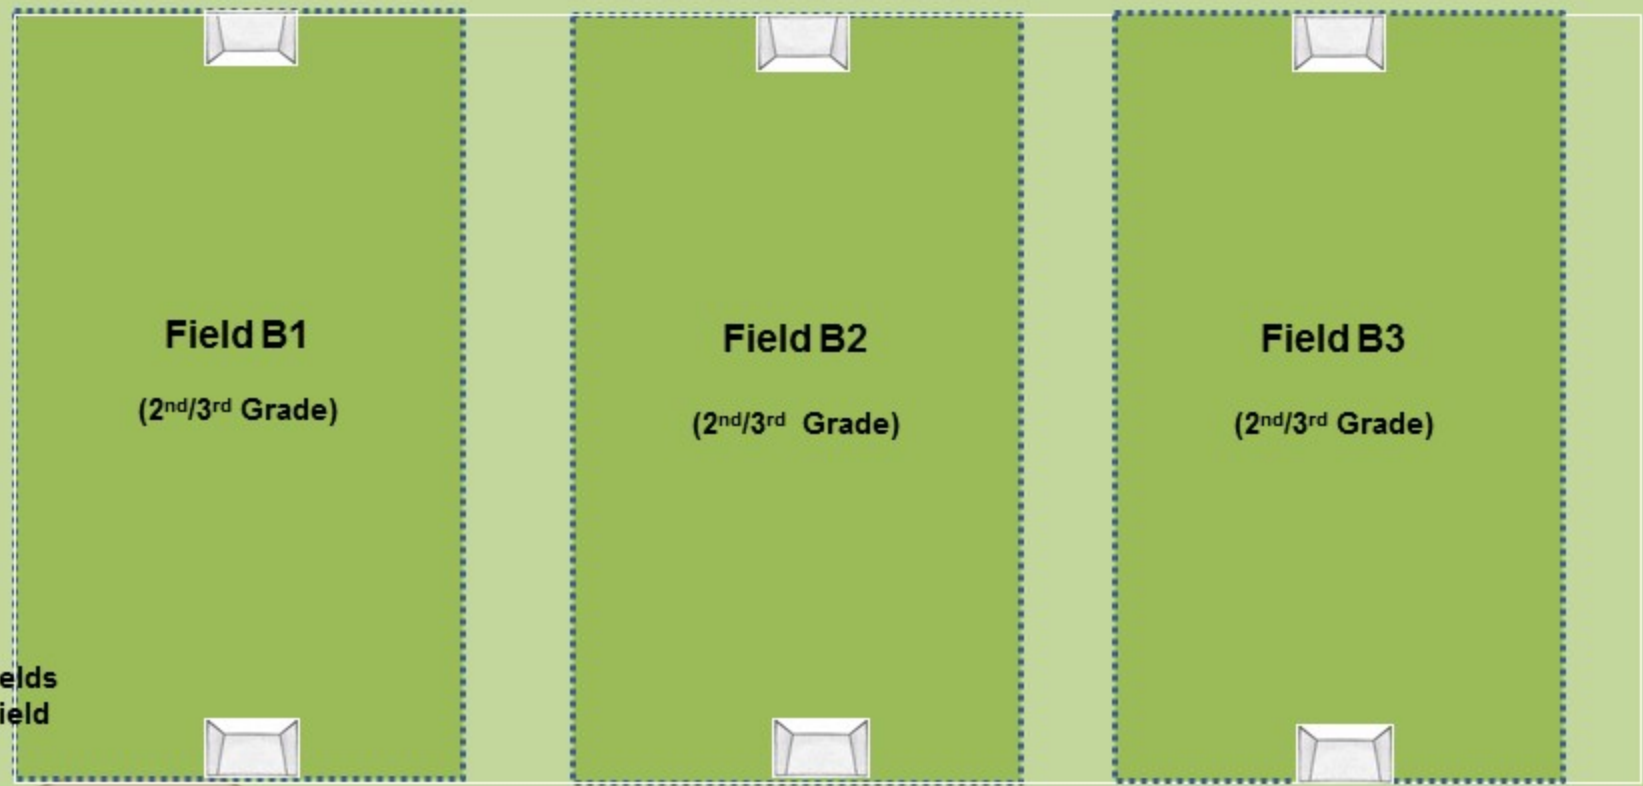

Leesville Road

St Francis Dr.

Entrance to Fields
by Baseball Field

11:45-12:45 Games
3 Pre-K Games + 1 T-ball

Leesville Road

St Francis Dr.

Field B1
(2nd/3rd Grade)

Field B2
(2nd/3rd Grade)

Field B3
(2nd/3rd Grade)

Entrance to Fields
by Baseball Field

1:00-2:00 pm Games
2nd /3rd Grade
(3 Games + 1 Baseball Game)

Leesville Road

St Francis Dr.

Field B1

(2nd/3rd Grade)

Field B2

(2nd/3rd Grade)

Field B3

(2nd/3rd Grade)

Entrance to Fields
by Baseball Field

2:15-3:15 Games

2nd /3rd Grade

(3 Games + 1 T-ball)