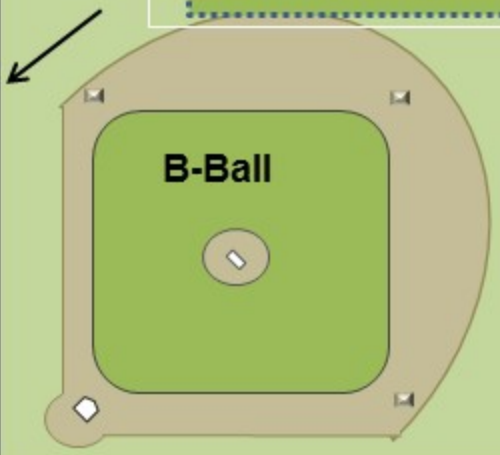

Leesville Road

Note- Fields are bigger than Pre-K and K fields

St Francis Dr.

Entrance to Fields
by Baseball Field

8:00- 9:00 am Games

5 1st Grade Games

Leesville Road

St Francis Dr.

Entrance to Fields
by Baseball Field

9:15 - 10:15 am Games
5 Kindergarten Games + 1 Baseball

Leesville Road

St Francis Dr.

Entrance to Fields
by Baseball Field

10:30-11:30 am Games

4 Pre-K Games + 1 Baseball

Leesville Road

St Francis Dr.

Entrance to Fields
by Baseball Field

11:45-12:45 Games
3 Pre-K Games + 1 T-ball

Leesville Road

St Francis Dr.

Field B1
(2nd/3rd Grade)

Field B2
(2nd/3rd Grade)