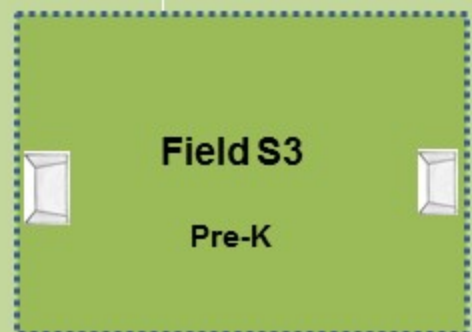

Entrance to Fields
by Baseball Field

9:15 - 10:15 am Games
5 Kindergarten Games + 1 Baseball

Leesville Road

St Francis Dr.

Entrance to Fields
by Baseball Field

10:30-11:30 am Games

4 Pre-K Games + 1 Baseball

Leesville Road

St Francis Dr.

Entrance to Fields
by Baseball Field

11:45-12:45 Games
3 Pre-K Games + 1 T-ball

Leesville Road

St Francis Dr.

Field B1
(2nd/3rd Grade)

Field B2
(2nd/3rd Grade)