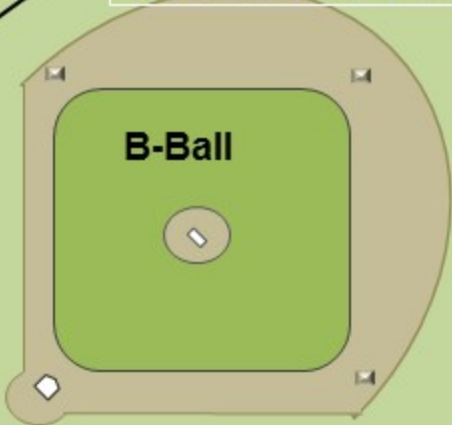

Leesville Road

Note- Fields are bigger than Pre-K and K fields

St Francis Dr.

Entrance to Fields
by Baseball Field

8:00- 9:00 am Games

5 1st Grade Games

Leesville Road

St Francis Dr.

Entrance to Fields
by Baseball Field

9:15 - 10:15 am Games
5 Kindergarten Games + 1 Baseball

Leesville Road

St Francis Dr.

Entrance to Fields
by Baseball Field

10:30-11:30 am Games

4 Pre-K Games + 1 Baseball

Leesville Road

St Francis Dr.

Entrance to Fields
by Baseball Field

11:45-12:45 Games
3 Pre-K Games + 1 T-ball

Leesville Road

St Francis Dr.

Field B1
(2nd/3rd Grade)

Field B2
(2nd/3rd Grade)