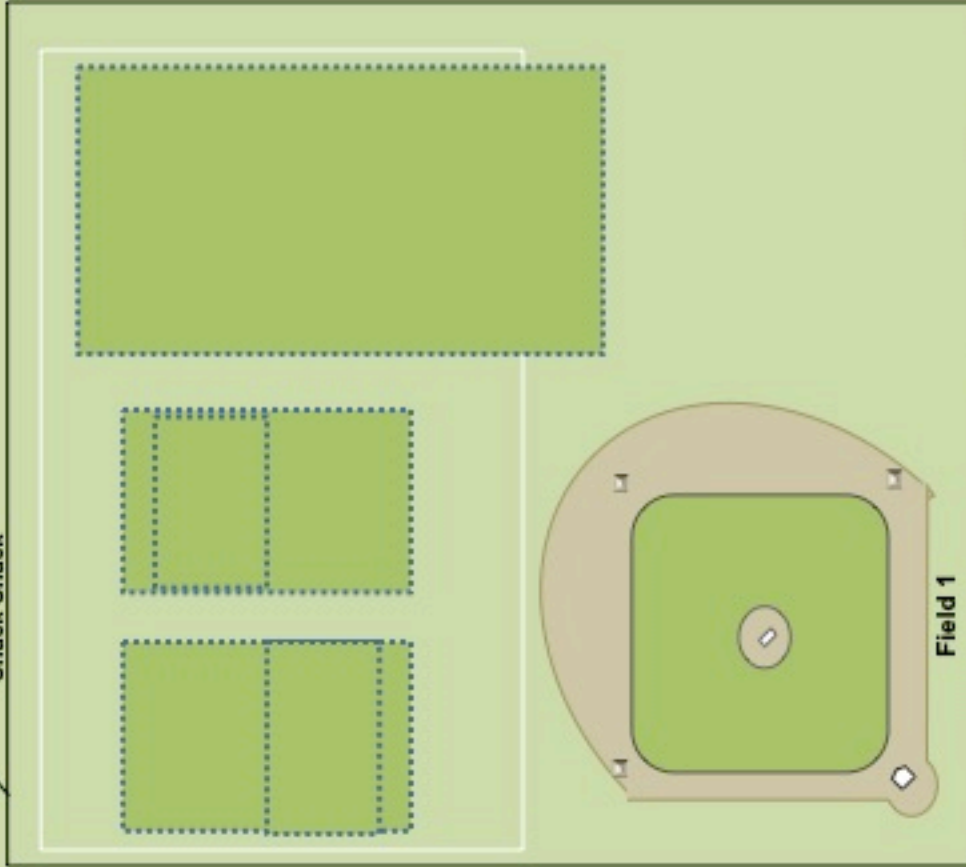

# StMM Baseball Layout

Parking Lot

Parking Lot

Entrance to Fields  
by Baseball Field

Snack Shack

Upper Field

Garage

Towne Side Drive

Field 1

Apex-Barbecue Road