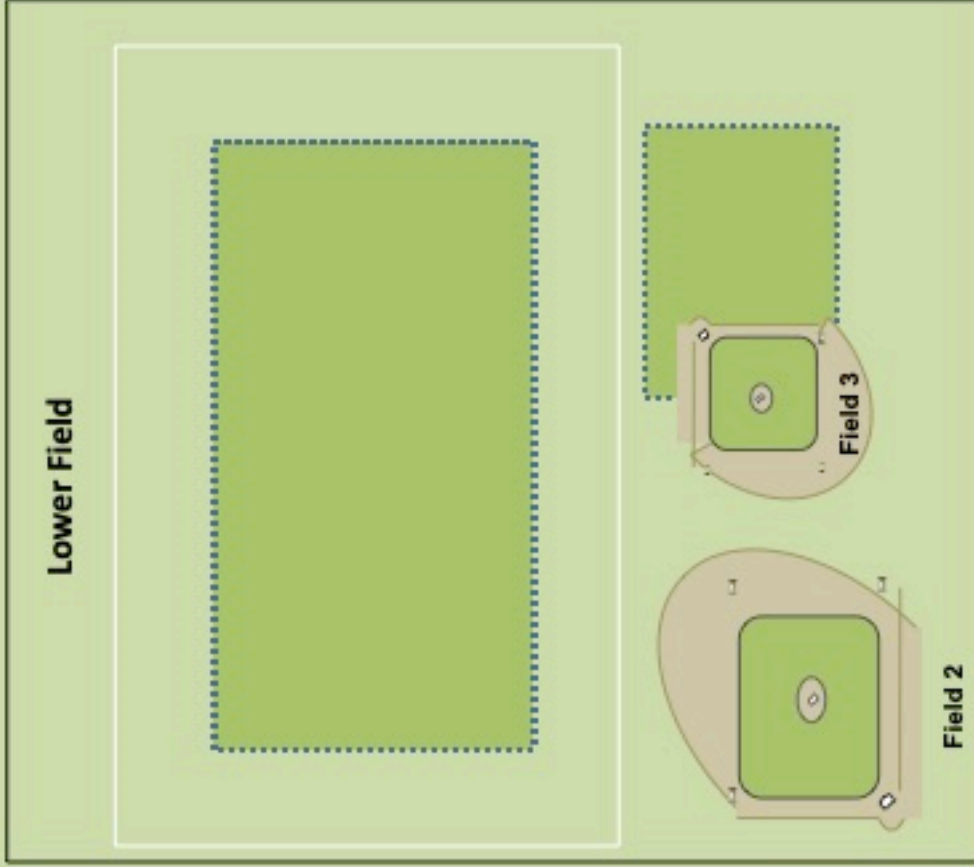

# StMM Baseball Layout

Parking Lot

Parking Lot

Entrance to Fields  
by Baseball Field

Snack Shack

Upper Field

Garage

Towne Side Drive

Field 1

Apex-Barbecue Road